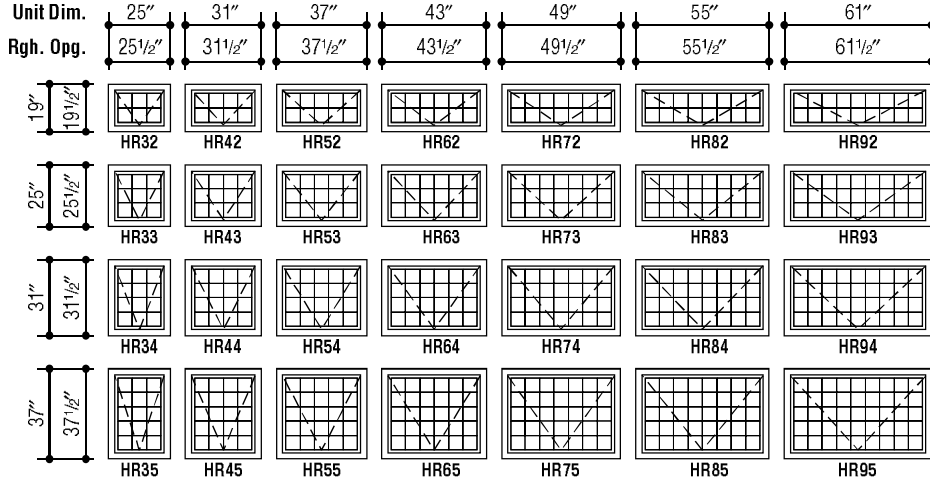

SIZES

Vinyl Hopper Windows

6" Blocks

8" Blocks

VINYL FRAMES

White
Tan

BLOCK SIZES

6"x 6"x 2"
8"x 8"x 2"

BLOCK PATTERNS

Wave
Frosted Wave
Cross Rib Uniform
Cross Rib Alternating

BLOCK COLORS

Clear
Green*
*Wave or frosted wave block only

The information contained is current at the time of printing. Changes to product(s) may have been made since publication. Please consult your sales representative prior to purchase.