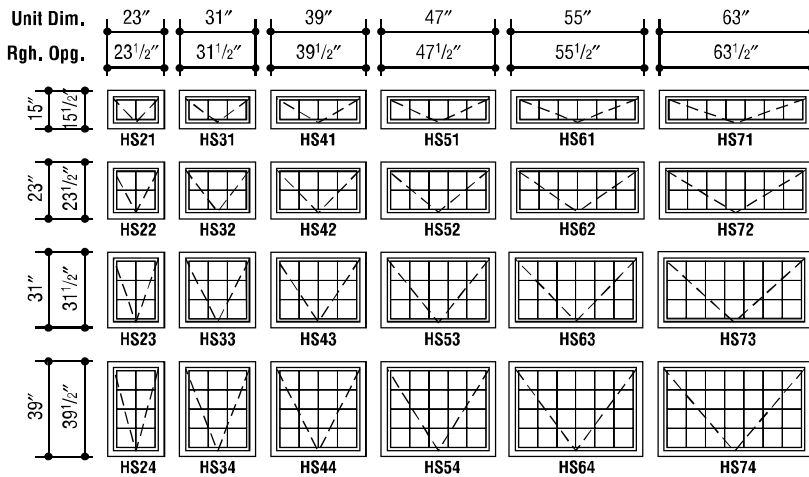

SIZES

Vinyl Hopper Windows

6" Blocks

8" Blocks

VINYL FRAMES

White
Tan

BLOCK SIZES

6"x 6"x 2"
8"x 8"x 2"

BLOCK PATTERNS

Wave
Frosted Wave
Cross Rib Uniform
Cross Rib Alternating

BLOCK COLORS

Clear
Green*
*Wave or frosted wave block only

The information contained is current at the time of printing. Changes to product(s) may have been made since publication. Please consult your sales representative prior to purchase.