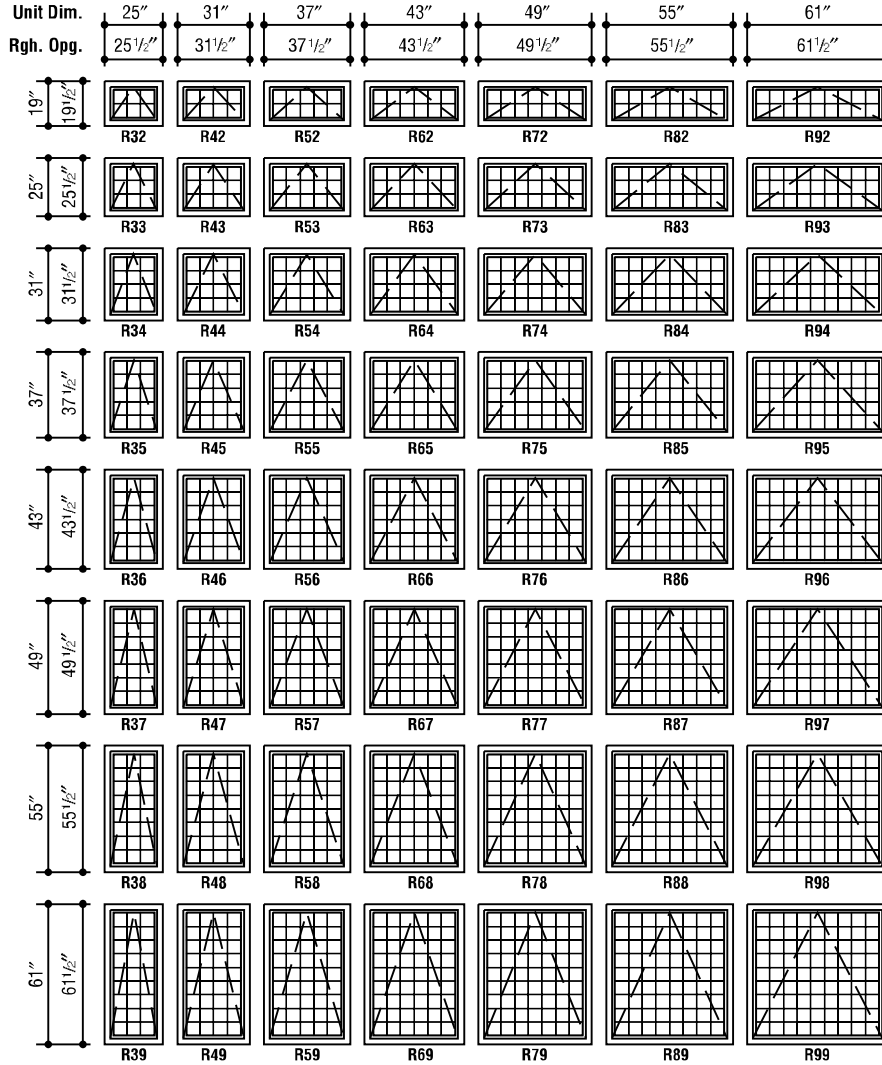

SIZES

Vinyl Awning Windows

6" Blocks

VINYL FRAMES

White
Tan

BLOCK SIZES

6"x 6"x 2"
8"x 8"x 2"

BLOCK PATTERNS

Wave
Frosted Wave
Cross Rib Uniform
Cross Rib Alternating

BLOCK COLORS

Clear
Green*
*Wave or frosted wave block only

The information contained is current at the time of printing. Changes to product(s) may have been made since publication. Please consult your sales representative prior to purchase.

8" Blocks

VINYL FRAMES

White
Tan

BLOCK SIZES

6"x 6"x 2"
8"x 8"x 2"

BLOCK PATTERNS

Wave
Frosted Wave
Cross Rib Uniform
Cross Rib Alternating

BLOCK COLORS