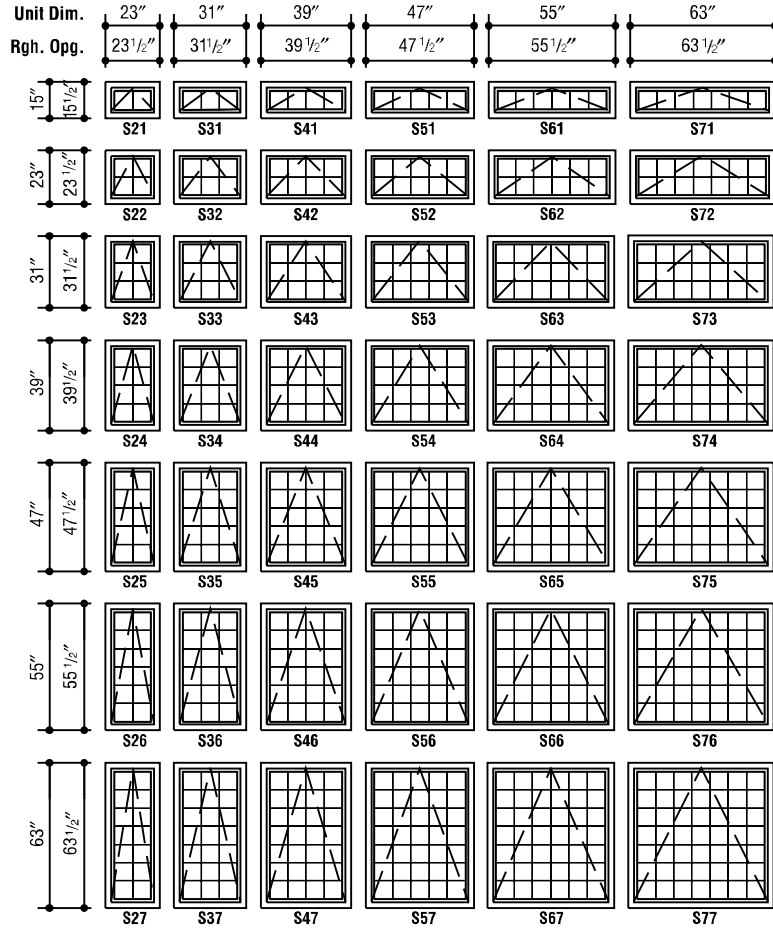

SIZES

Vinyl Awning Windows

6" Blocks

VINYL FRAMES

White
Tan

BLOCK SIZES

6"x 6"x 2"
8"x 8"x 2"

BLOCK PATTERNS

Wave
Frosted Wave
Cross Rib Uniform
Cross Rib Alternating

BLOCK COLORS

Clear
Green*
*Wave or frosted wave block only

The information contained is current at the time of printing. Changes to product(s) may have been made since publication. Please consult your sales representative prior to purchase.

8" Blocks

VINYL FRAMES

White
Tan

BLOCK SIZES

6"x 6"x 2"
8"x 8"x 2"

BLOCK PATTERNS

Wave
Frosted Wave
Cross Rib Uniform
Cross Rib Alternating

BLOCK COLORS